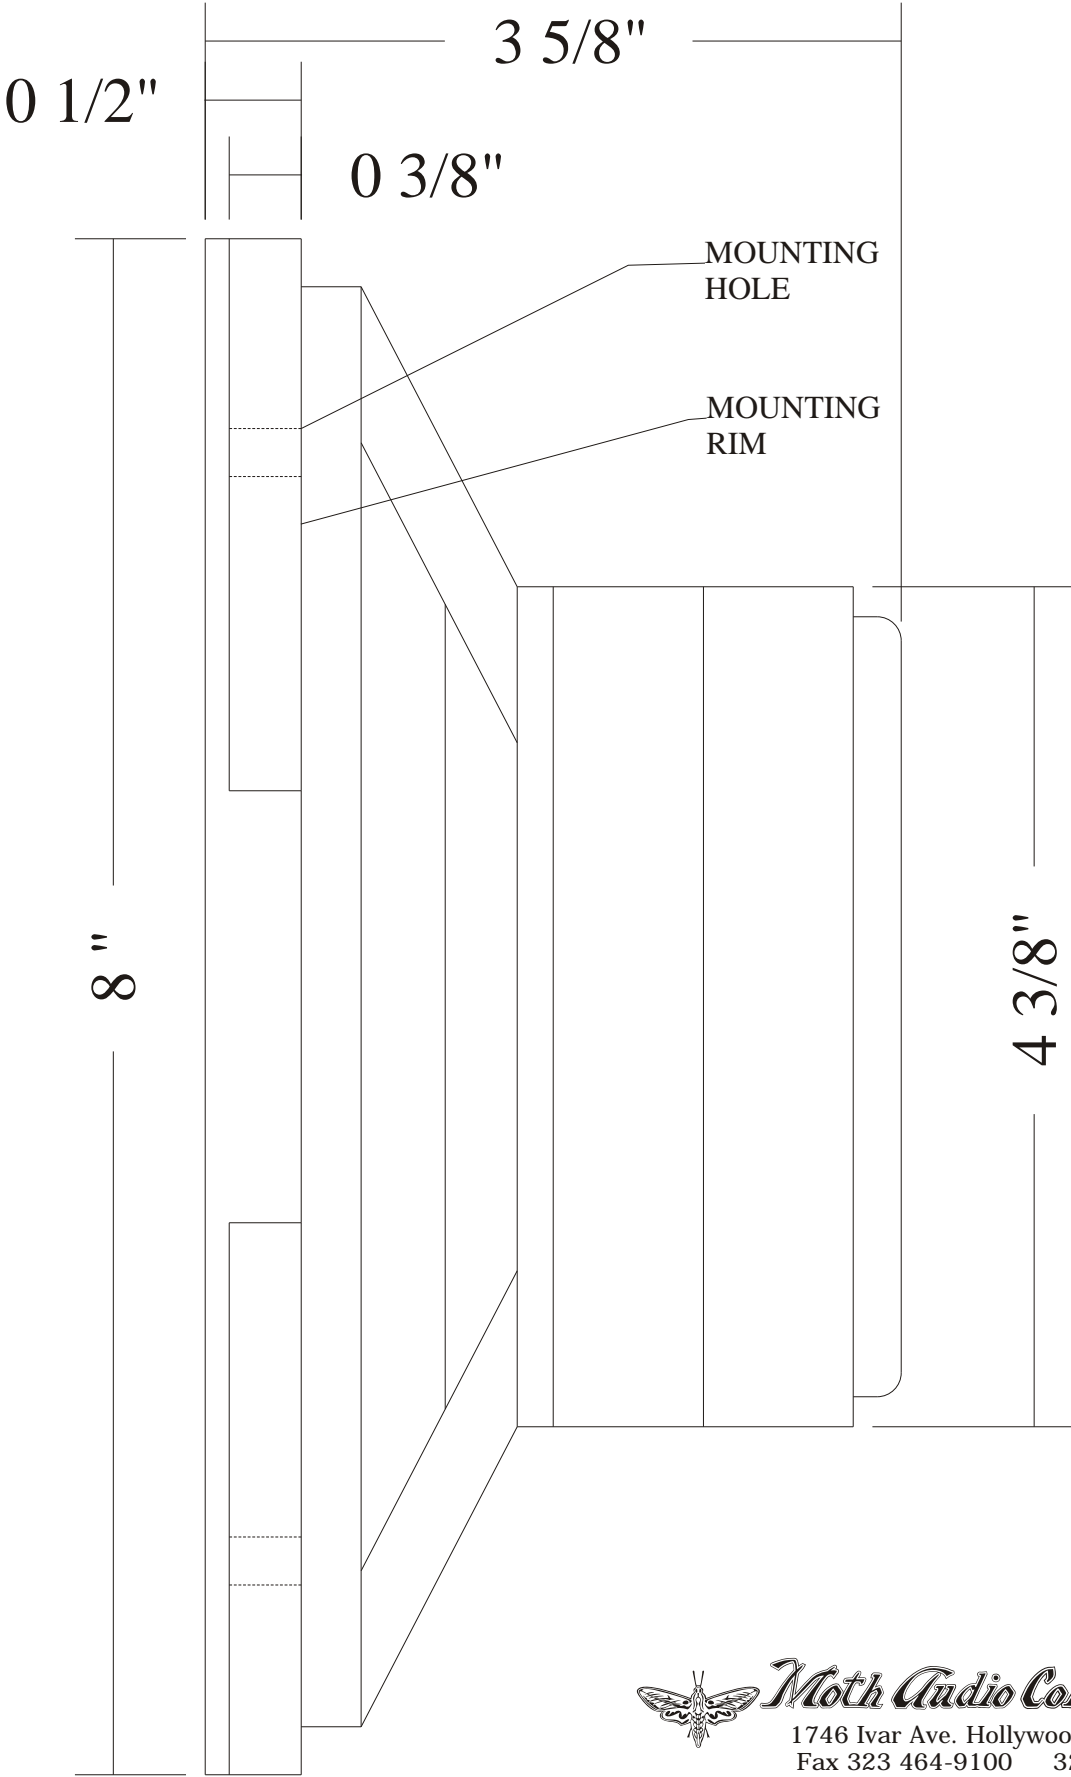

# CICADA DRIVER CUTOUT

5 3/4"

R 2-3/8

7-5/8 DIA.

5 3/4"

1/4 DIA.  
TYP.

DRIVER RIM

*Moth Audio Corporation*

# CICADA DRIVER SIDE DIMENSIONS

*Moth Audio Corporation*

1746 Ivar Ave. Hollywood CA 90028

Fax 323 464-9100 323 467-4300

[www.mothaudio.com](http://www.mothaudio.com)

For more information, please contact Moth Audio at the above address or visit: [www.mothaudio.com](http://www.mothaudio.com)